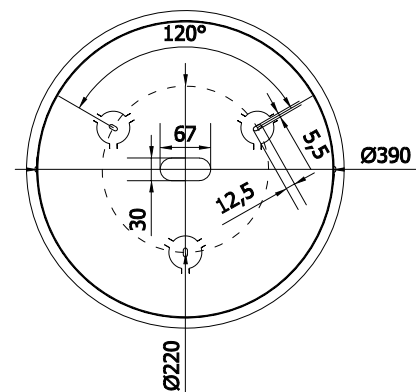

### AA01-T-42-05 WHITE

Mounting: a soffitto / ceiling

Environment: Indoor - IP20

Materials: Metallo / Metal

Information: Round plate with max 5 fittings

### AA18-T-42-05 TITANIUM

Mounting: a soffitto / ceiling

Environment: Indoor - IP20

Materials: Metallo / Metal

Information: Round plate with max 5 fittings

AA01-T-42-05

AA18-T-42-05

PIASTRA ESTERNA / EXTERNAL PLATE

PIASTRA INTERNA / INTERNAL PLATE