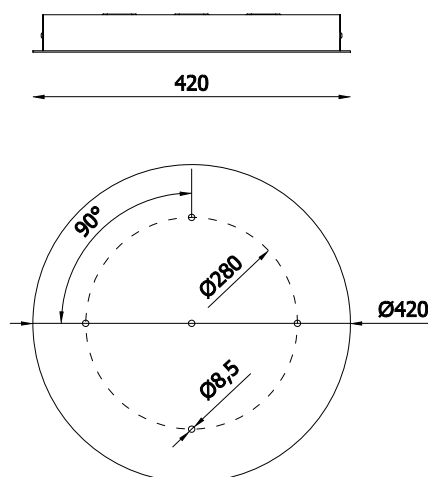

### AA18-T-42-05 TITANIUM

Mounting: a soffitto / ceiling

Environment: Indoor - IP20

Materials: Metallo / Metal

Information: Round plate with max 5 fittings

AA01-T-42-05

AA18-T-42-05

PIASTRA ESTERNA / EXTERNAL PLATE

PIASTRA INTERNA / INTERNAL PLATE